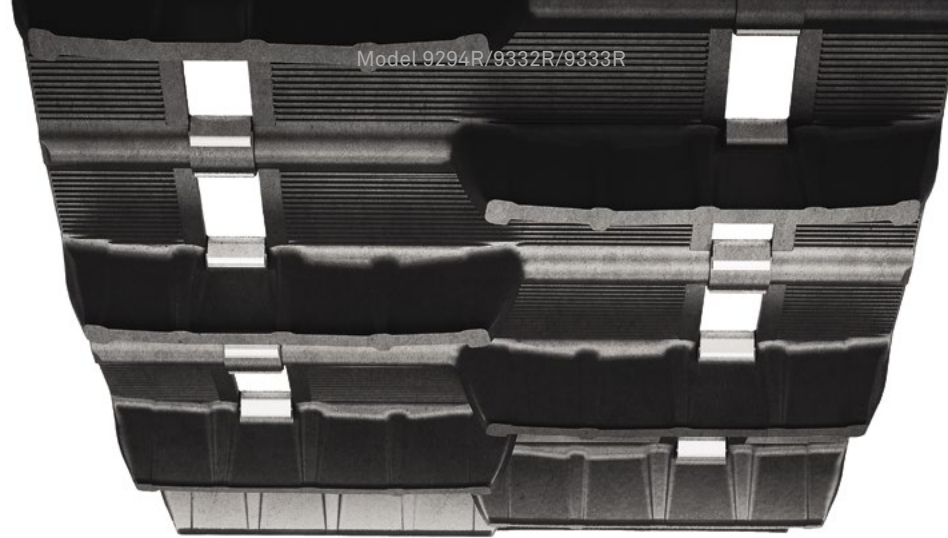

Россия +7(495)268-04-70

Казахстан +7(7172)727-132

Киргизия +996 (312)96-26-47

CAMSO

Sno X

A whole lot of holeshot

High-performance designs, custom-tailored for snocross competition and tested and proven by professional race teams. Firm lugs and specialty rubber compounds provide the best holeshots, keeping you ahead of the pack.