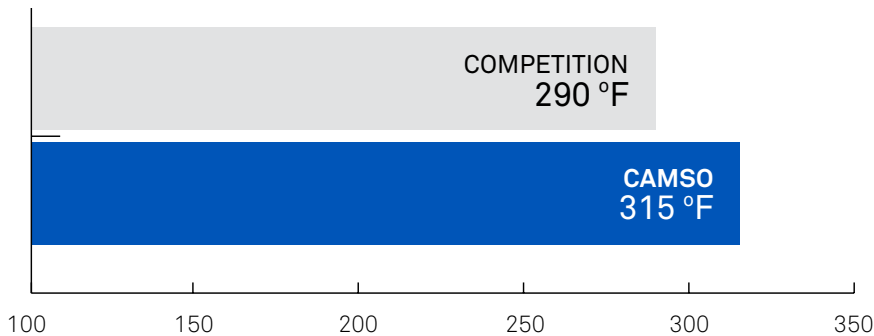

Engineered based on manufacturer's specifications

Driver and idler wheels available in rubber only

Midroller wheels available in PU and rubber

CAMSO POLYURETHANE MIDROLLERS

Heat resistance

- Designed for today's high-temperature operations, especially during transport
- 25% improvement in chunking resistance vs. rubber